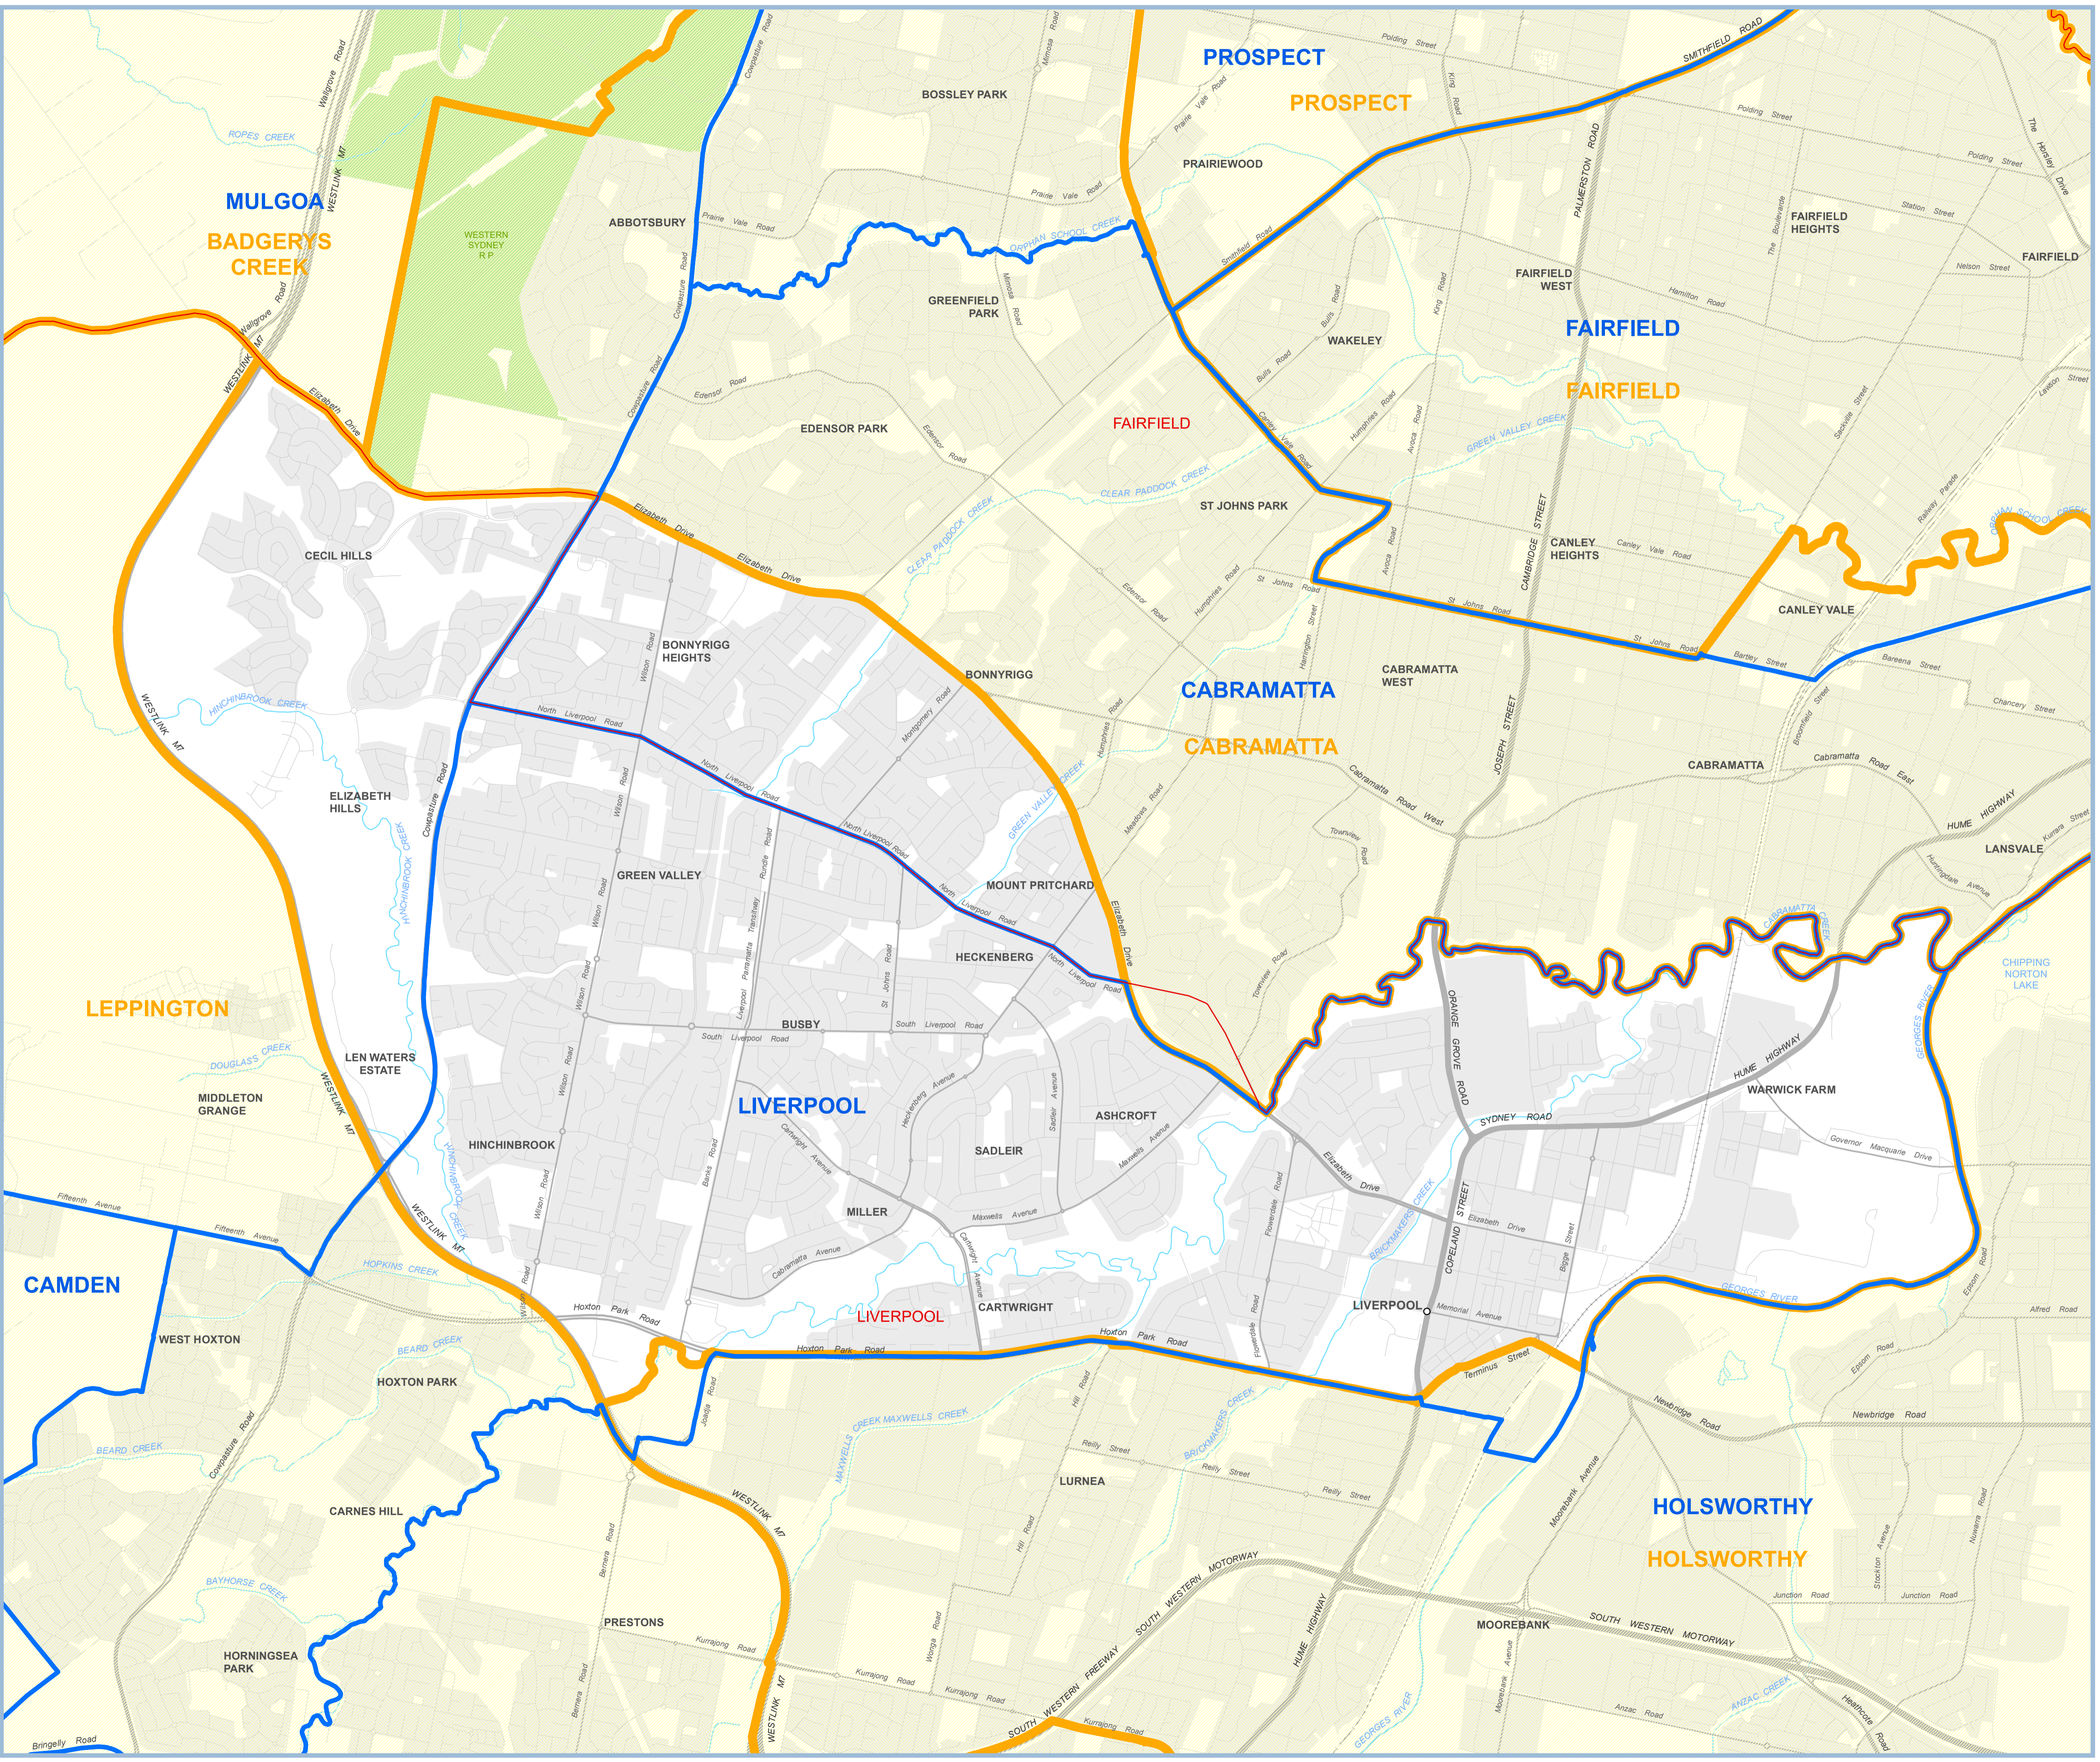

STATE OF NEW SOUTH WALES MAP OF THE PROPOSED ELECTORAL DISTRICT OF **LIVERPOOL**

Further information, including copies of this map, may be obtained at: www.elections.nsw.gov.au/redistribution

PROPOSED ELECTORAL DISTRICT

KIAMA

2020 Redistribution proposed Electoral District names and boundaries (as determined - s 25 of the Electoral Act 2017)

KIAMA

Local Government Area names and boundaries (as at September 2020)

KIAMA

LIVERPOOL

LIVERPOOL