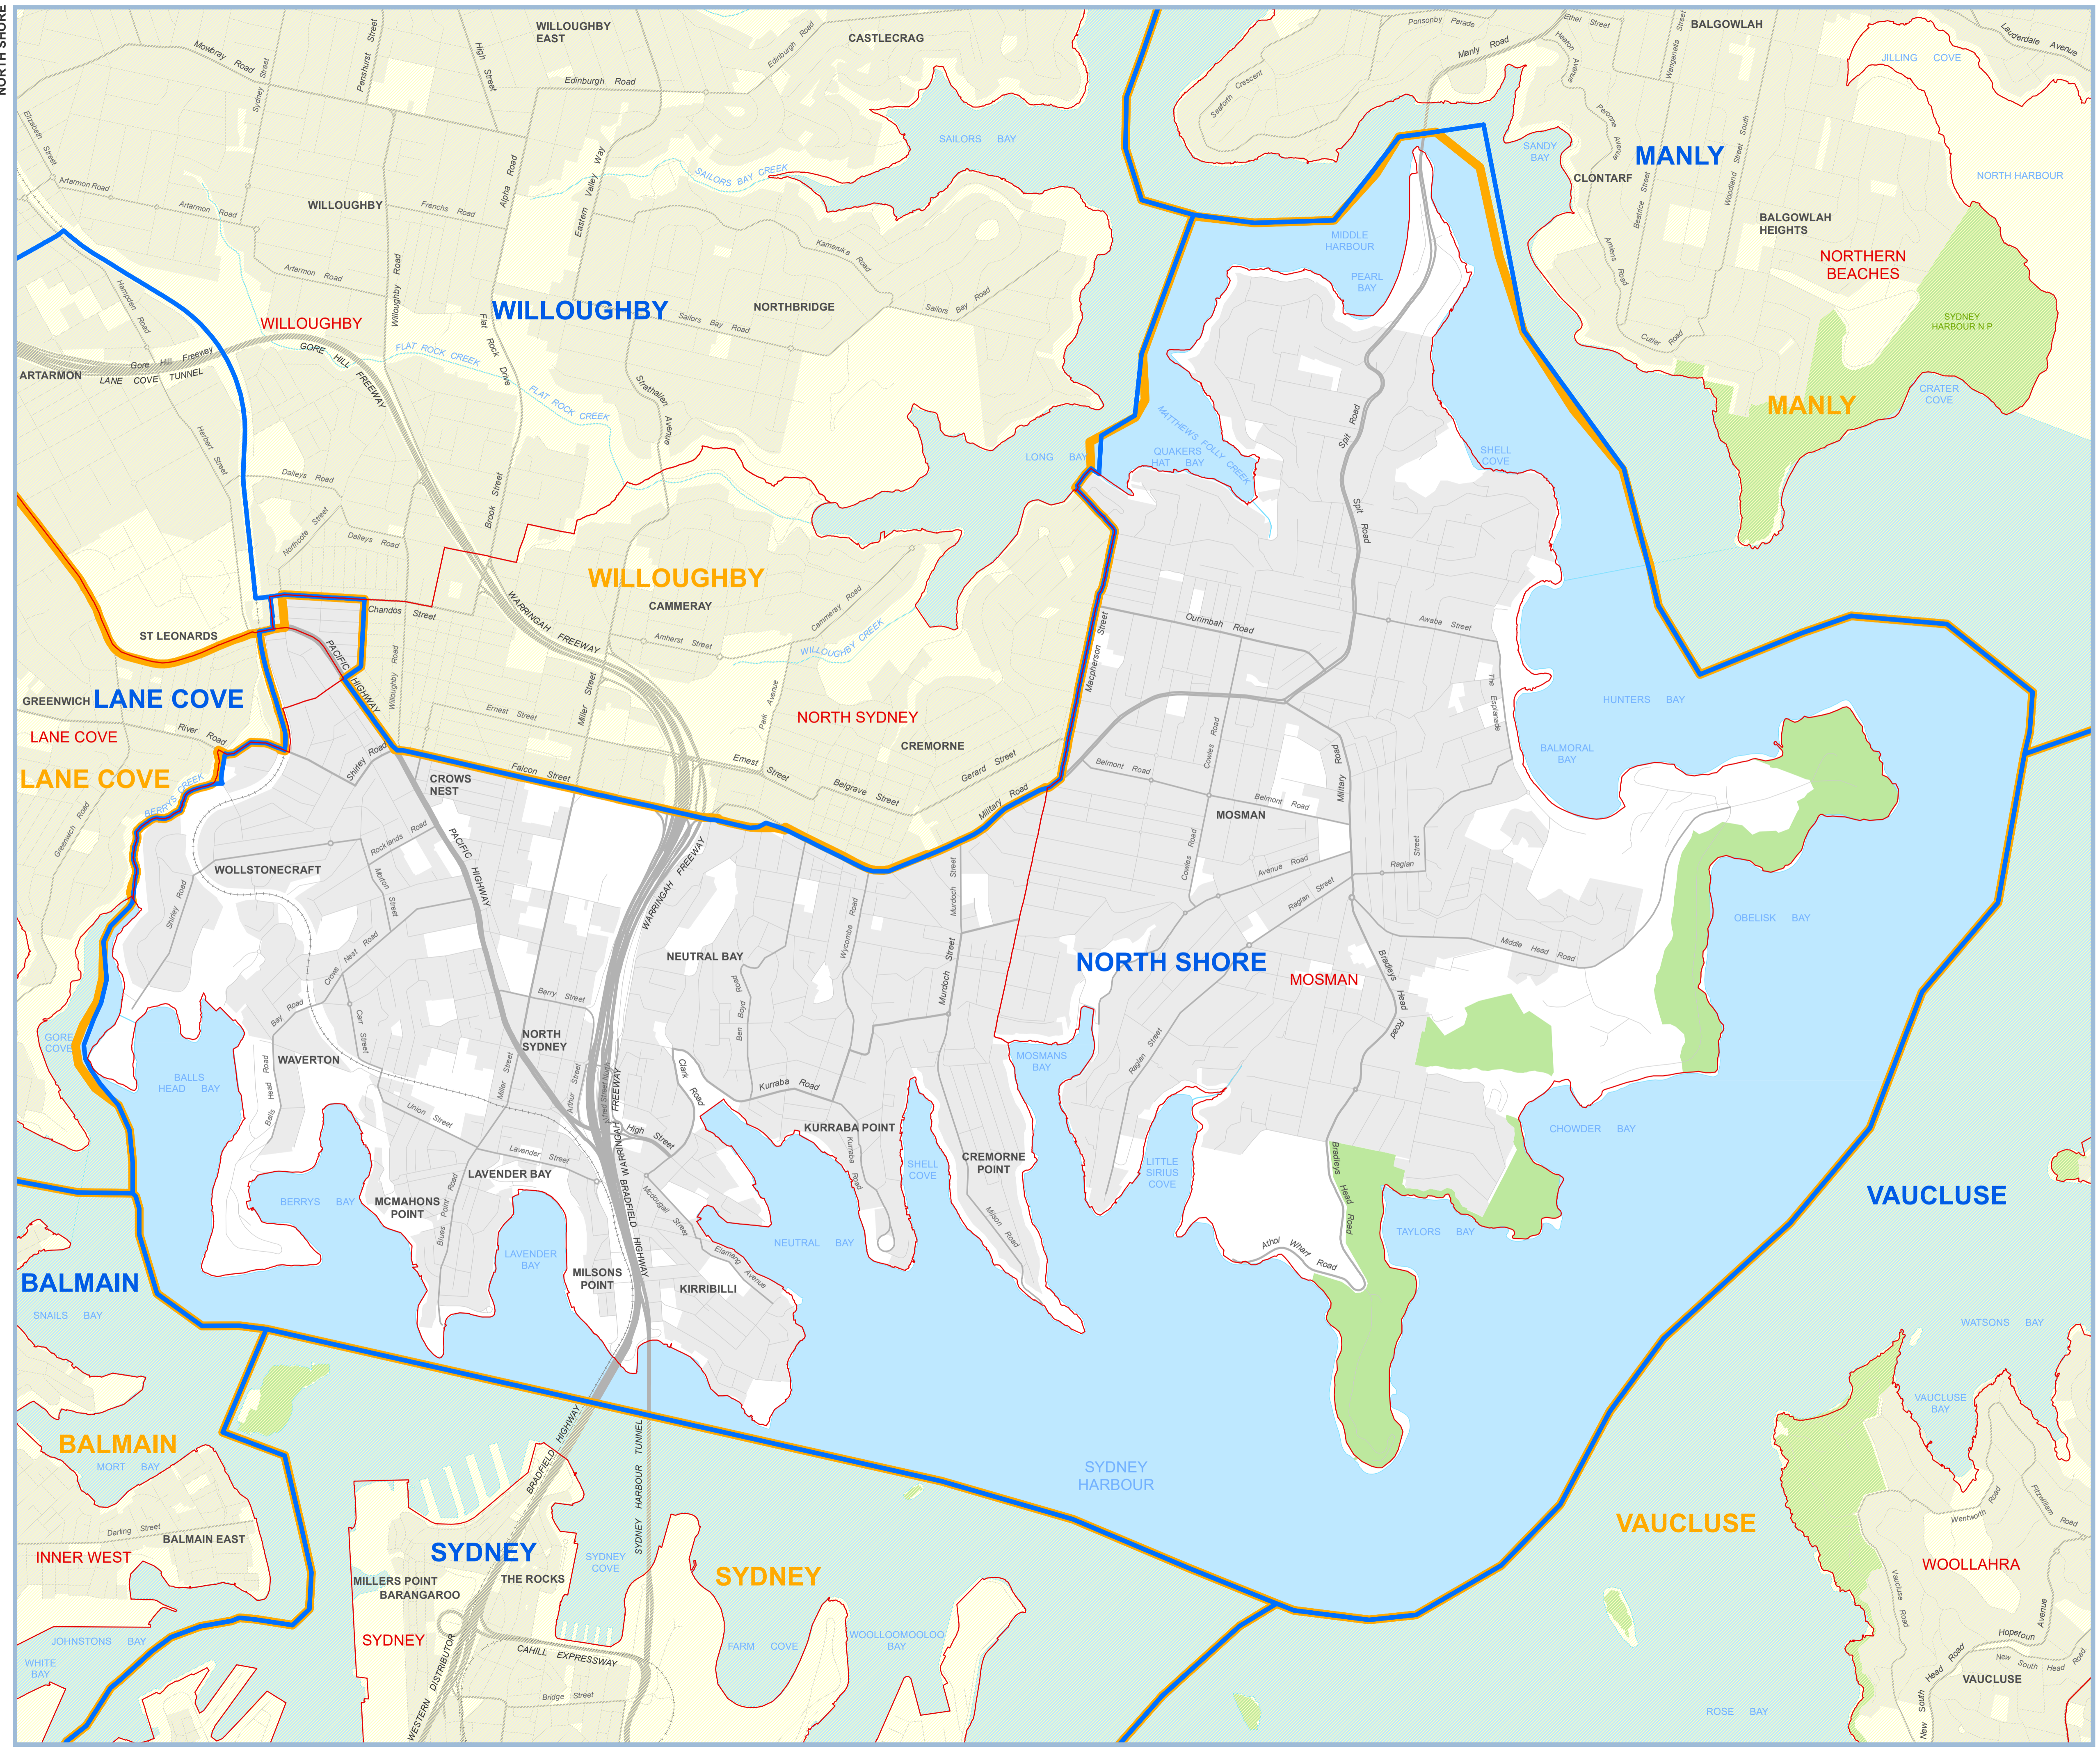

STATE OF NEW SOUTH WALES MAP OF THE PROPOSED ELECTORAL DISTRICT OF **NORTH SHORE**

As determined by the Electoral Districts Redistribution Panel Pursuant to the Electoral Act 2017 and Constitution Act 1902

Further information, including copies of this map, may be obtained at: www.elections.nsw.gov.au/redistribution

PROPOSED ELECTORAL DISTRICT

2013 Redistribution Electoral District names and boundaries (as Determined -s14 of the Parliamentary Electorates and Elections Act)
2020 Redistribution proposed Electoral District names and boundaries (as determined - s 25 of the Electoral Act 2017)
Local Government Area names and boundaries (as at September 2020)

- KIAMA
- KIAMA
- KIAMA